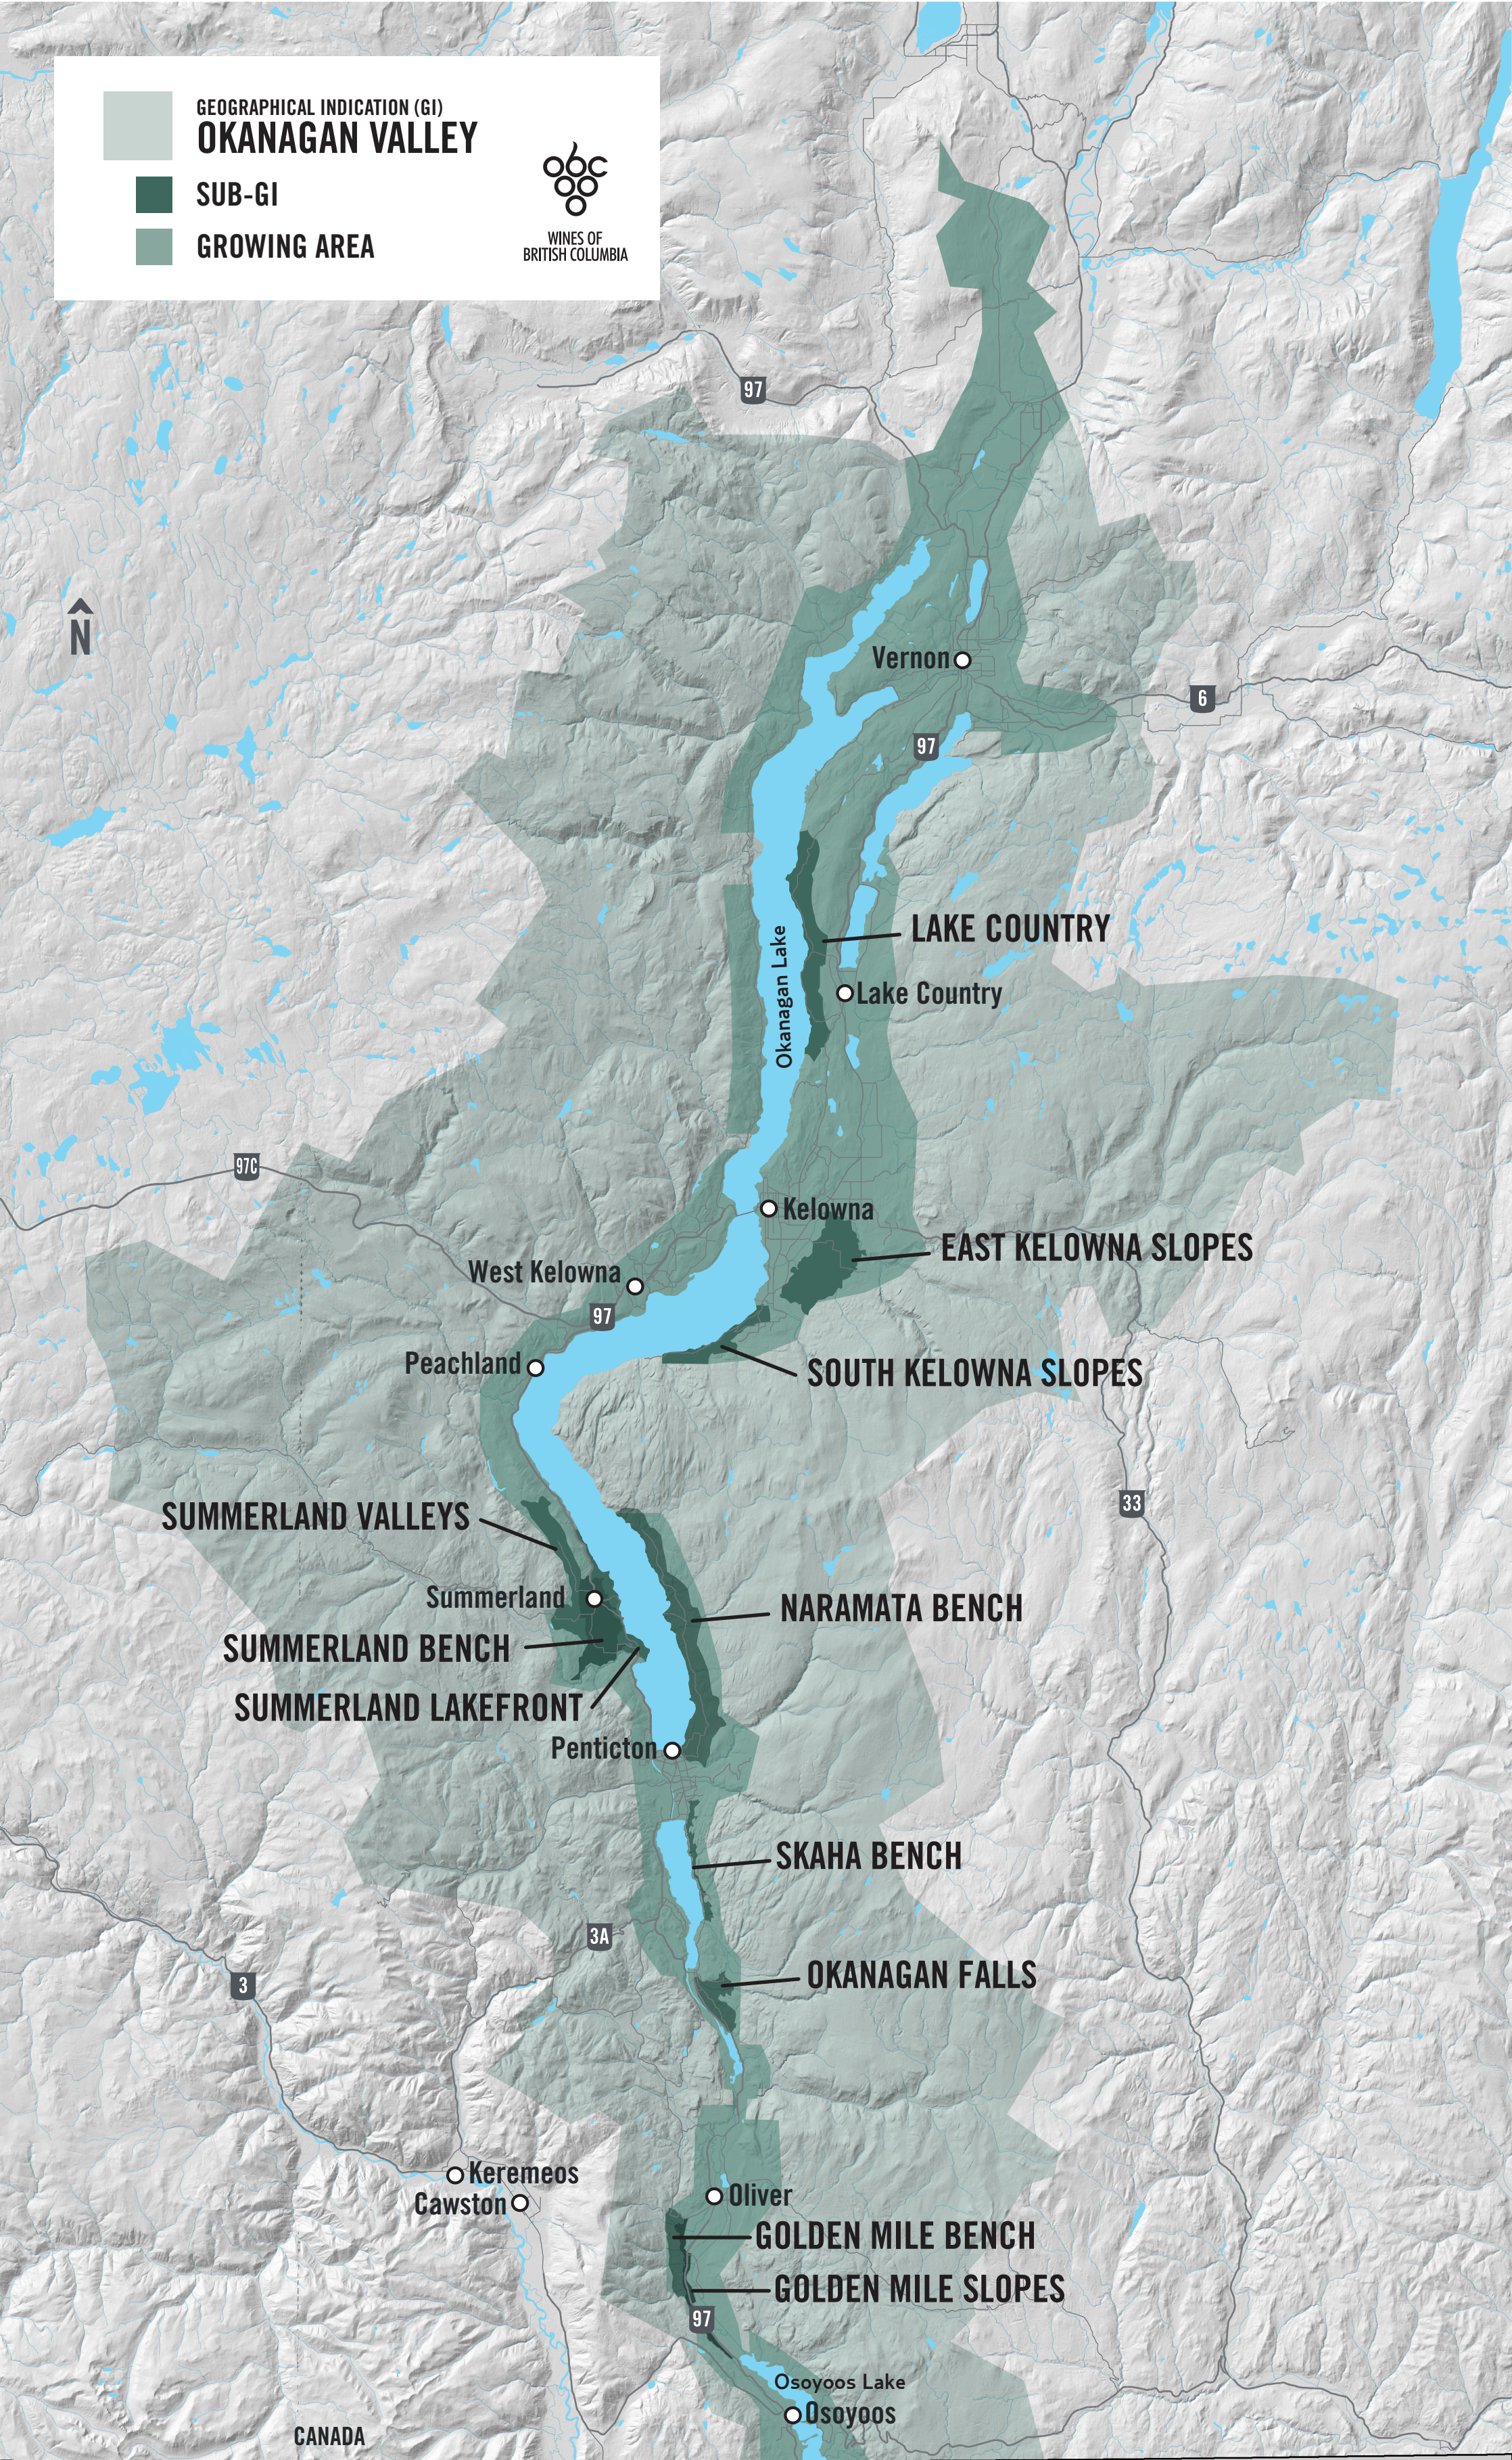

GEOGRAPHICAL INDICATION (GI)
OKANAGAN VALLEY

SUB-GI

GROWING AREA

WINES OF
BRITISH COLUMBIA

CANADA
USA

0 10 20 Km